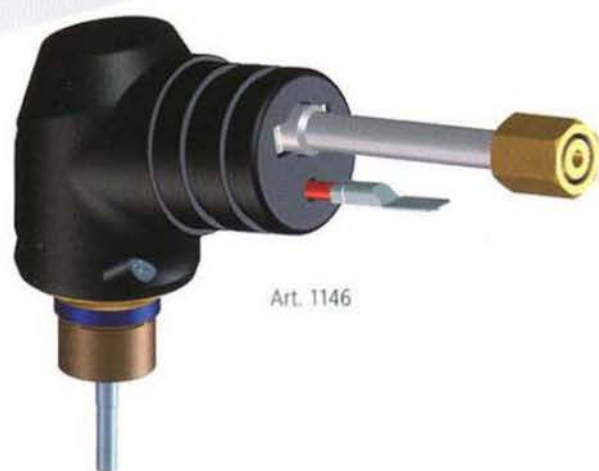

**ACCESSORI E PARTI DI CONSUMO**  
**ACCESSORIES AND CONSUMABLES**

Art. 1146

Art. 1911

Art. 1877

Art. 1958

Art. 1765

Art. 1404

ART.	opis	DESCRIPTION	PER/FOR Art.
1146	Glava gorionika	Body for hand torches.	1220 - 1220.20
1765	Mlaznica Ø1,2mm	ø1,2 mm nozzles (5 pcs). Can be used btw. 20 and 60 Amp.	1220 - 1220.20
1877	Elektroda	Electrodes (5 pcs).	1220 - 1220.20
1958	Vihorni prsten	Swirl ring (2 pcs).	1220 - 1220.20
1911	Nosač mlaznice	Nozzle holder.	1220 - 1220.20
1404	Distantna opruga sa 2 vrha	Spacing bushes with 2 points (3 pcs)	1220 - 1220.20
163		Wheeled compasses for CP101 MAR hand torches art. 1220.	1220 - 1220.20
153		Wheeled torch holder for CP101 MAR hand torches art. 1220.	1220 - 1220.20